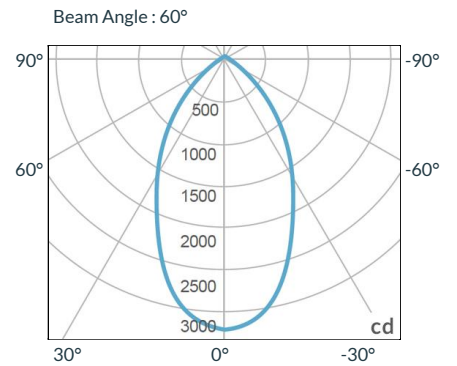

Plug/Connection

US	US 120V
EU	EU 220V

SPECIFICATIONS

Beam Angle	60°
CRI / TLCI	95/90 typical (in CCT Mode of 2800K-6500K)
Dimming	100% - 0% flicker free
Power Draw	90W max
AC Input	100 - 240V AC, 50 - 60Hz
Remote Control	DMX 512
Cooling	Fan Cooled
Acoustic Noise	23 dBA
Operating Temp.	32 - 104°F (0 - 40°C)
Weight (Fixture + Power Supply)	3.5lb / 1.6kg

MECHANICAL FIGURES

PHOTOMETRIC DATA

Distance		3' (~0.9 m)	10' (~3.0 m)	15' (~4.6 m)
@3200K	fc	345	36	20
	lux	3714	388	216
@5600K	fc	356	37	21
	lux	3832	399	227
Beam Diameter		Ø 2.7' (~0.8m)	Ø 9.3' (~2.8m)	Ø 13.9' (~4.2m)