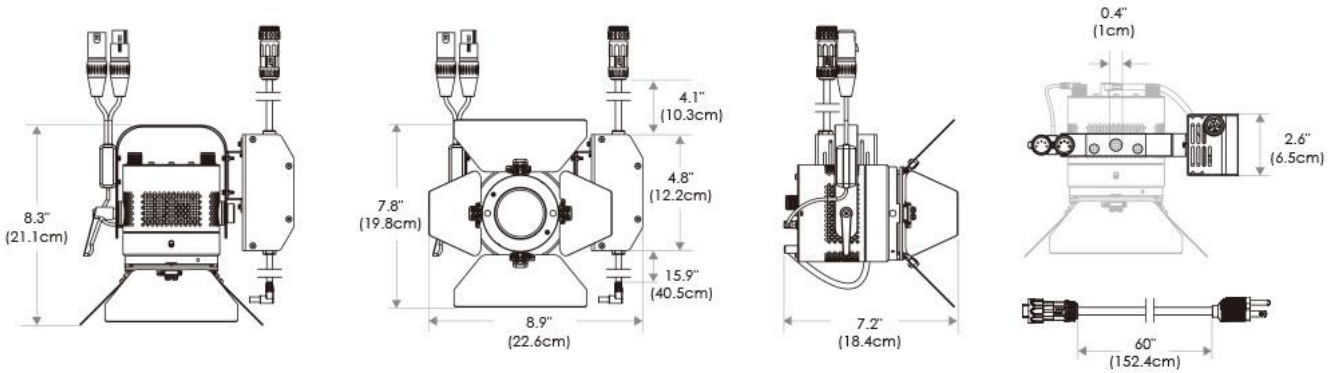

P3X Spot Light (Clamp)

90W LED/ 60°

- Cine-Grade Light Quality
- Point-Source LED
- DMX Controllable
- 90W Power Draw
- Compact (< 8" of Vertical Space)

ORDERING GUIDE

FLXP3X - - - **CLP** - **PSV** -

Mode

Plug/Connection

US	US 120V
EU	EU 220V

SPECIFICATIONS

Beam Angle	60°
CRI / TLCI	95/90 typical (in CCT Mode of 2800K-6500K)
Dimming	100% - 0% flicker free
Power Draw	90W max
AC Input	100 - 240V AC, 50 - 60Hz
Remote Control	DMX 512
Cooling	Fan Cooled
Acoustic Noise	23 dBA
Operating Temp.	32 - 104°F (0 - 40°C)
Weight (Fixture + Power Supply)	3.5lb / 1.6kg

MECHANICAL FIGURES

PHOTOMETRIC DATA

Distance		3' (~0.9 m)	10' (~3.0 m)	15' (~4.6 m)
@3200K	fc	345	36	20
	lux	3714	388	216
@5600K	fc	356	37	21
	lux	3832	399	227
Beam Diameter		Ø 2.7' (~0.8m)	Ø 9.3' (~2.8m)	Ø 13.9' (~4.2m)