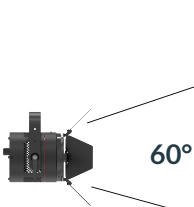

P3X Spot Light (Clamp)

90W LED/ 60°

- Cine-Grade Light Quality
- Point-Source LED
- DMX Controllable
- 90W Power Draw
- Compact (< 8" of Vertical Space)

ORDERING GUIDE

FLXP3X - - - **CLP** - **PSV** -

Mode

Plug/Connection

US	US 120V
EU	EU 220V

SPECIFICATIONS

Beam Angle	60°
CRI / TLCI	95/90 typical (in CCT Mode of 2800K-6500K)
Dimming	100% - 0% flicker free
Power Draw	90W max
AC Input	100 - 240V AC, 50 - 60Hz
Remote Control	DMX 512
Cooling	Fan Cooled
Acoustic Noise	23 dBA
Operating Temp.	32 - 104°F (0 - 40°C)
Weight (Fixture + Power Supply)	3.5lb / 1.6kg

MECHANICAL FIGURES

PHOTOMETRIC DATA

Distance		3' (~0.9 m)	10' (~3.0 m)	15' (~4.6 m)
@3200K	fc	345	36	20
	lux	3714	388	216
@5600K	fc	356	37	21
	lux	3832	399	227
Beam Diameter		Ø 2.7' (~0.8m)	Ø 9.3' (~2.8m)	Ø 13.9' (~4.2m)